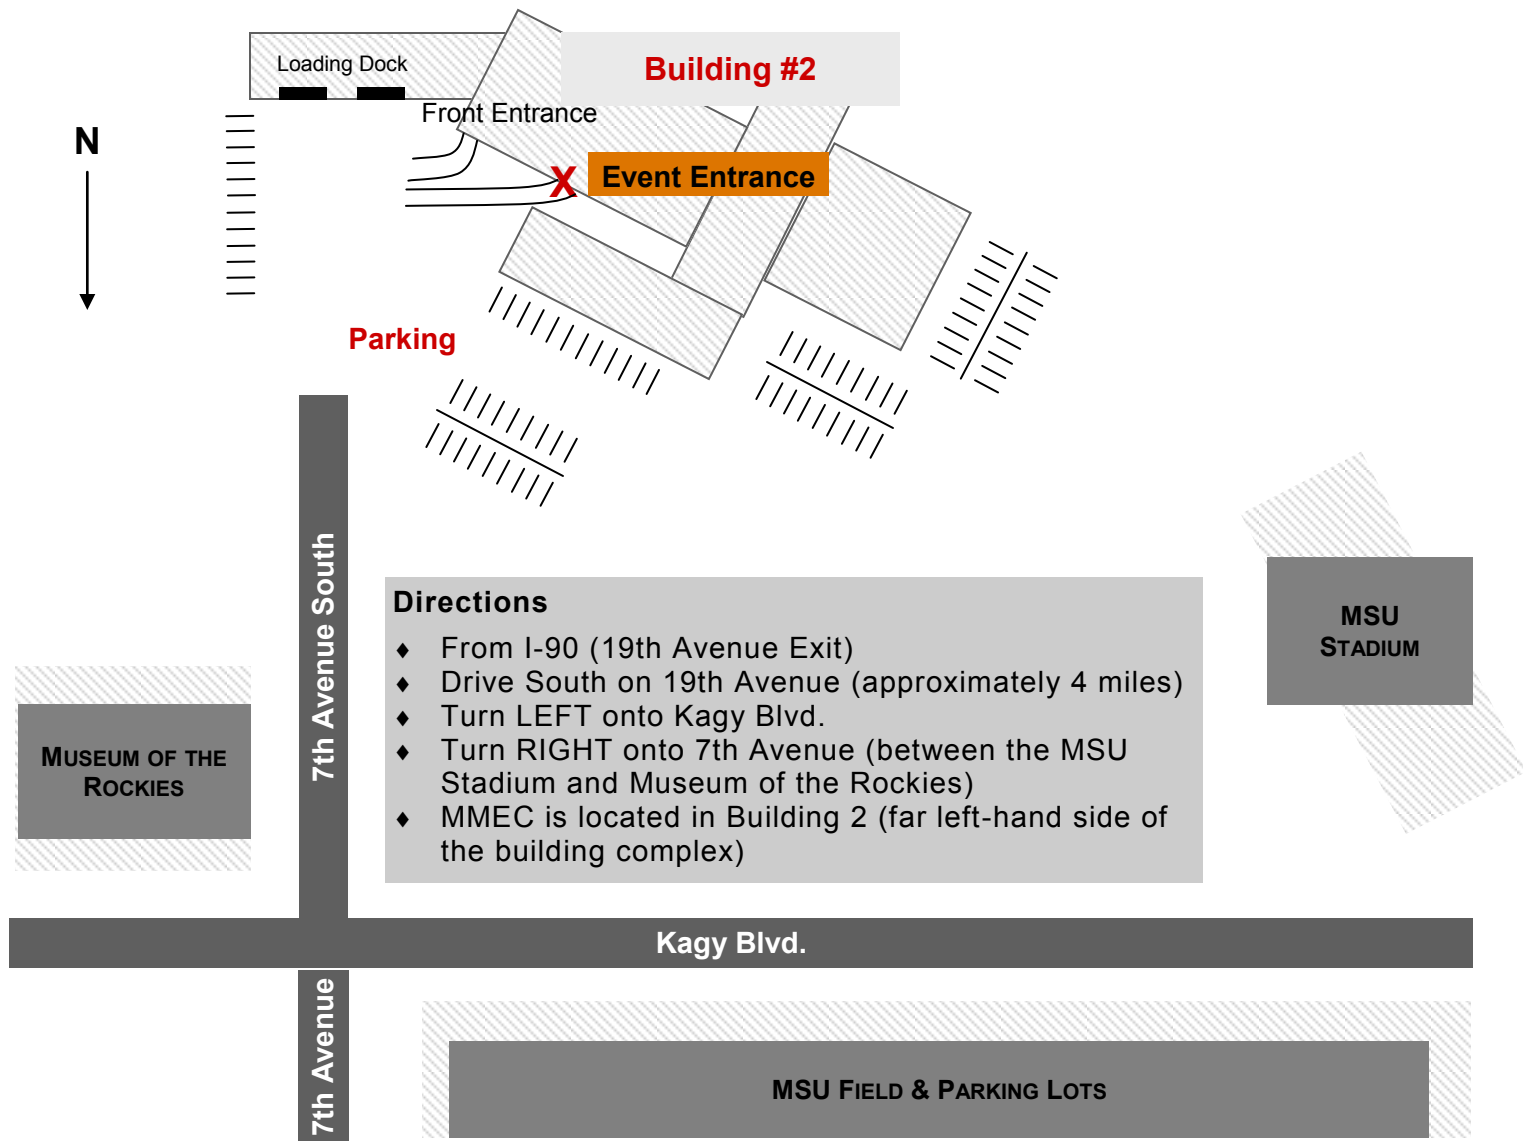

**Montana Manufacturing Extension Center (MMEC)
2310 University, Building 2**

Building #2

Loading Dock

Front Entrance

Event Entrance

Parking

N

**MUSEUM OF THE
ROCKIES**

7th Avenue South

Directions

- ◆ From I-90 (19th Avenue Exit)
- ◆ Drive South on 19th Avenue (approximately 4 miles)
- ◆ Turn LEFT onto Kagy Blvd.
- ◆ Turn RIGHT onto 7th Avenue (between the MSU Stadium and Museum of the Rockies)
- ◆ MMEC is located in Building 2 (far left-hand side of the building complex)

**MSU
STADIUM**

Kagy Blvd.

7th Avenue

MSU FIELD & PARKING LOTS